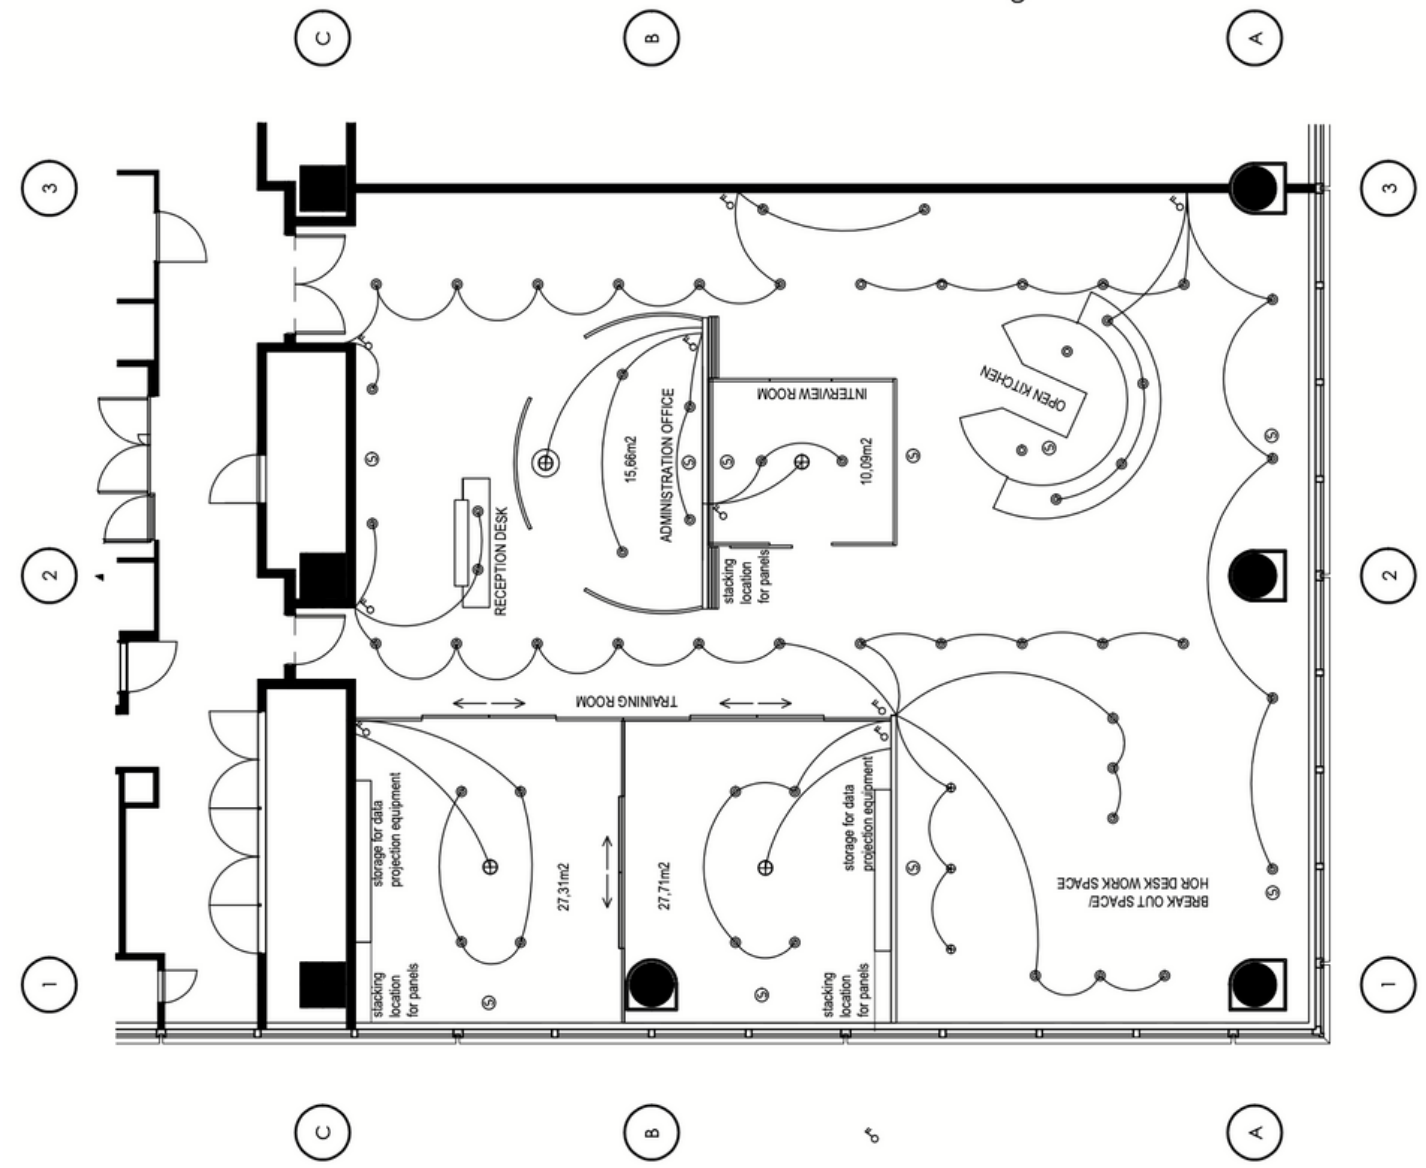

LIGHTING PLAN

| THOUGHT THROUGH
| FUNCTIONAL
| PRODUCTIVITY BOOSTER

WELL LIT SPACE IS ESSENTIAL IF WE WANT TO BE FEEL AND LOOK OUR BEST