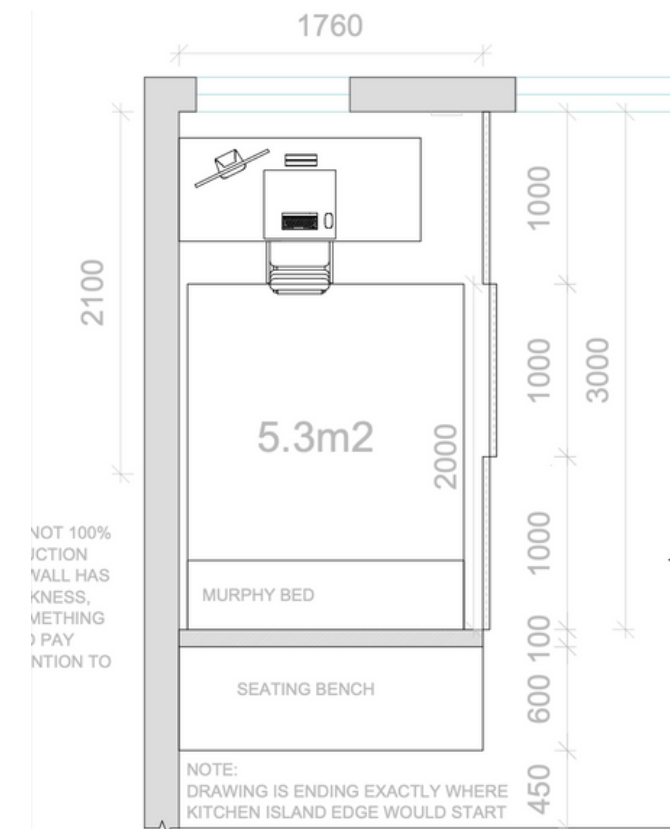

1 FLOOR PLAN PROPOSAL /OFFICE SET OUT
1:20

NOT 100% ACCURATE
KITCHEN ISLAND
EDGE WOULD START

NOTE:
THIS CORNER MIGHT NOT BE DRAWN AS ACCURATE AS I WILL NEED TO KNOW WHAT SOLUTION WE WILL USE

2 FLOOR PLAN PROPOSAL/ MURPHY BED SET OUT
1:20