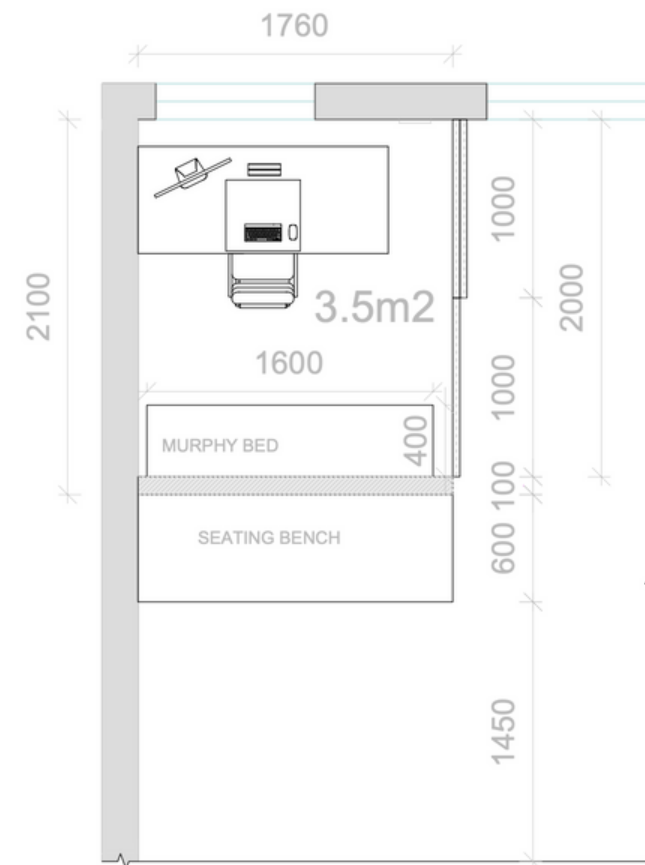

DESIGN ELEMENTS

| HORIZONTAL LINE

| SYMETRY

| REPETITION

| TEXTURE

FLOOR PLAN

- | SMALL OFFICE
- | MOVABLE WALL
- | MURPHY BED

DRAWING IS ENDING EXACTLY WHERE KITCHEN ISLAND EDGE WOULD START

1 FLOOR PLAN PROPOSAL /OFFICE SET OUT
1:20

NOT 100% ACCURATE
KITCHEN ISLAND
EDGE WOULD START

NOTE:
THIS CORNER MIGHT NOT BE DRAWN AS ACCURATE AS I WILL NEED TO KNOW WHAT SOLUTION WE WILL USE

2 FLOOR PLAN PROPOSAL/ MURPHY BED SET OUT
1:20